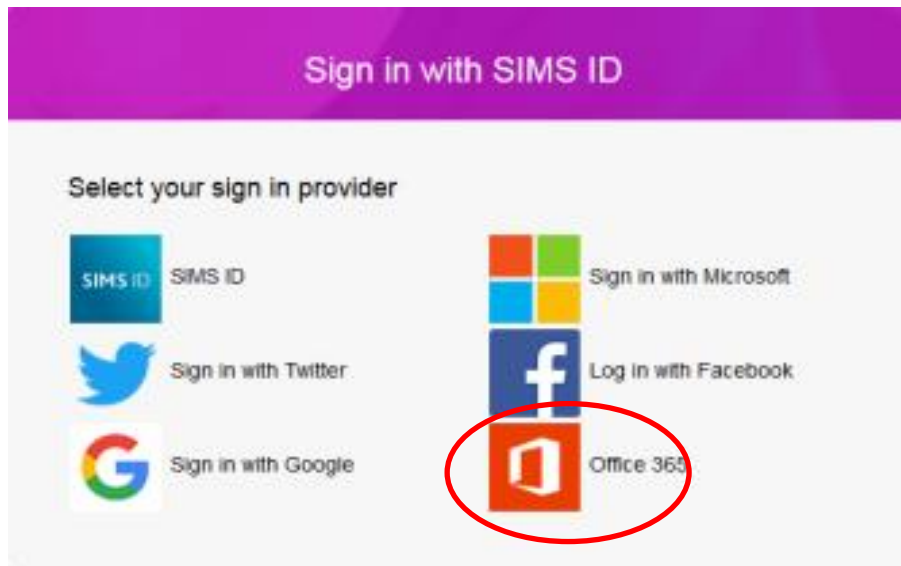

Options Online

2. Once the registration process. Students will be able to sign in via the following URL for SIMS Options Online
  <https://www.sims-options.co.uk>
- Sign in with Office 365, then enter their school account details